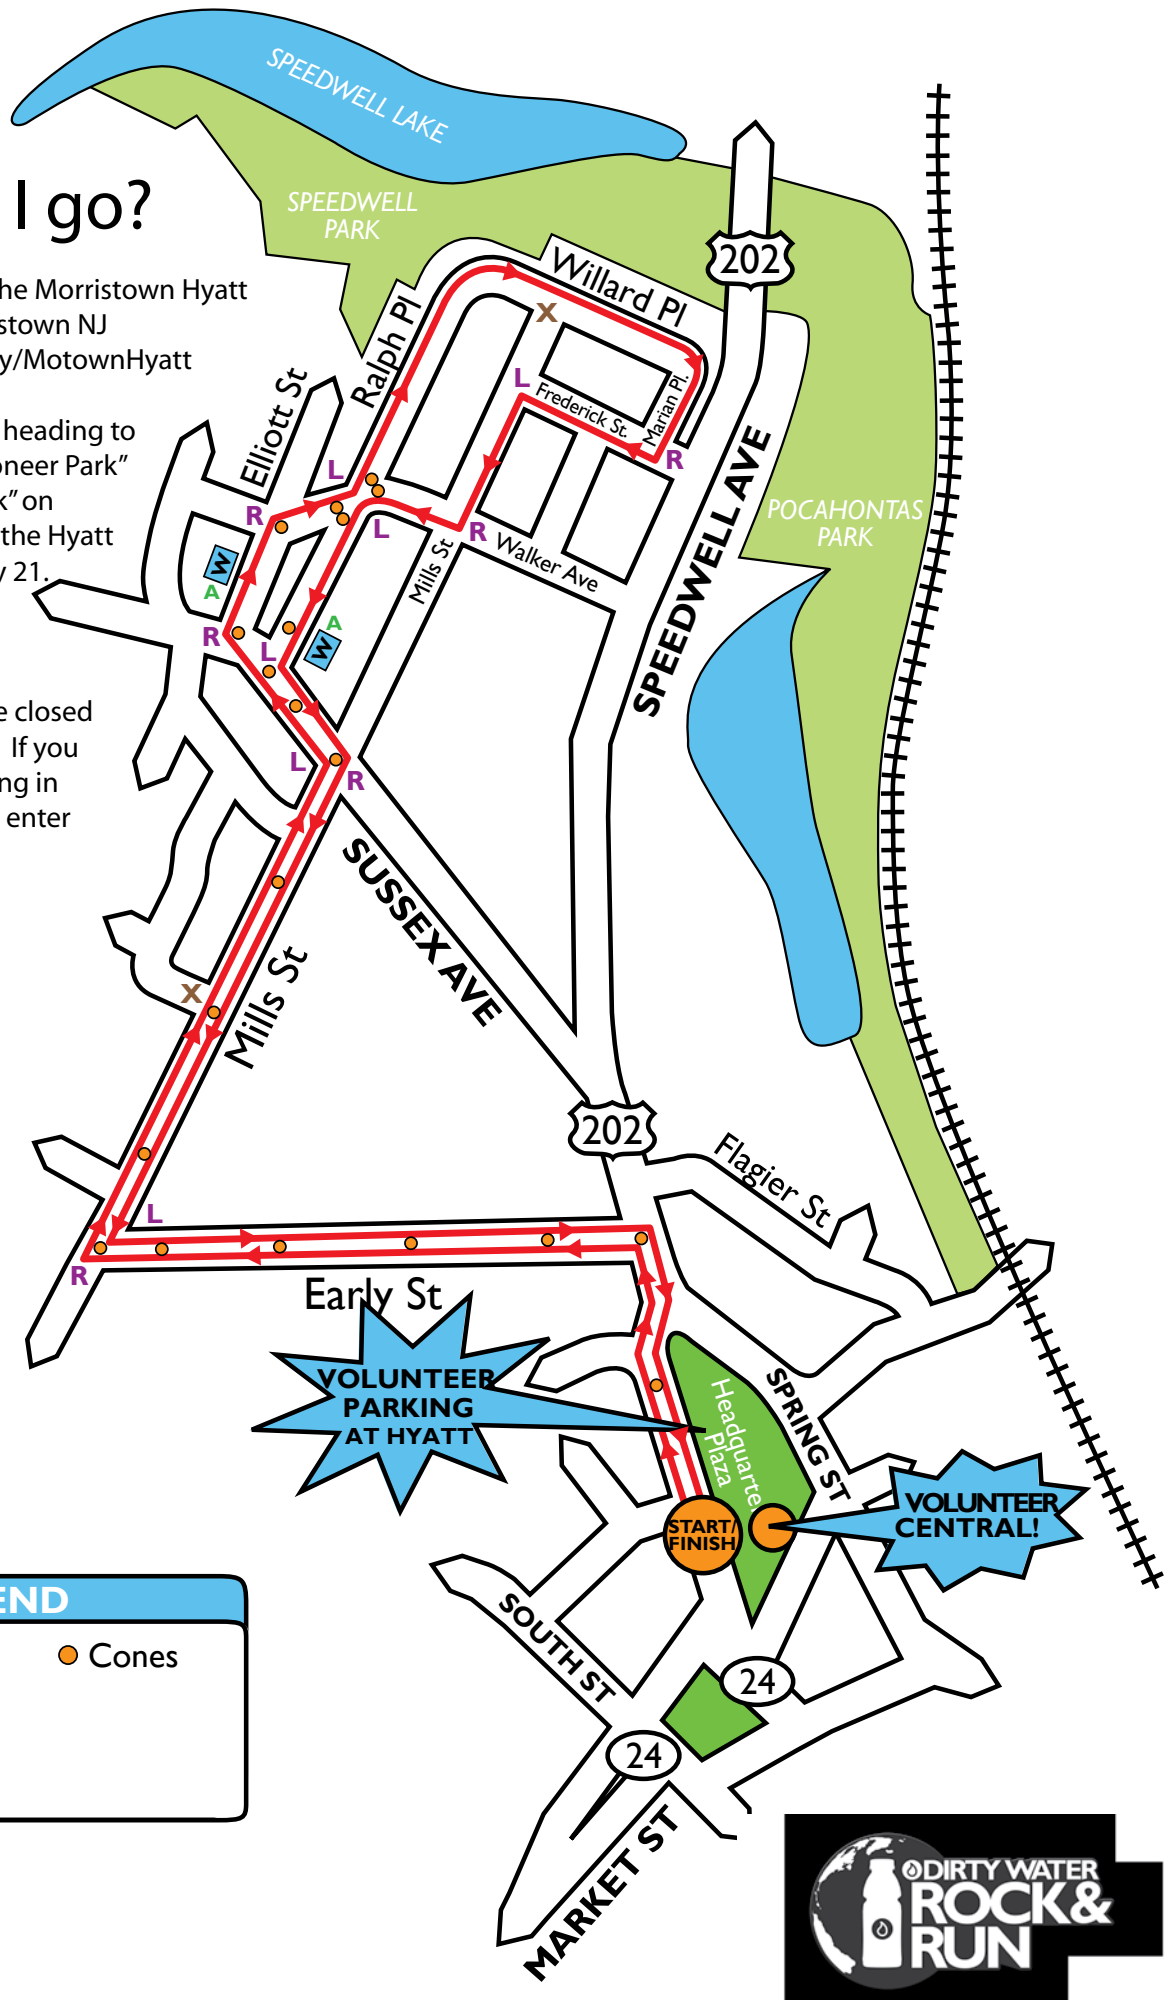

# Where do I go?

Volunteer Parking is at the Morristown Hyatt  
 3 Speedwell Ave - Morristown NJ  
 Need a map? <http://bit.ly/MotownHyatt>

Once you arrive you are heading to Volunteer Central in "Pioneer Park" which is a "concrete park" on Speedwell Ave south of the Hyatt and across from Century 21.

**TIMING NOTES:**  
 Speedwell is going to be closed from 10:30am - 12noon. If you need to get to the parking in that time frame? Please enter through Spring Street.

LEGEND			
	Water Station		Cones
	Stopwatch		
	A-Frame Sign		
	Course Route		