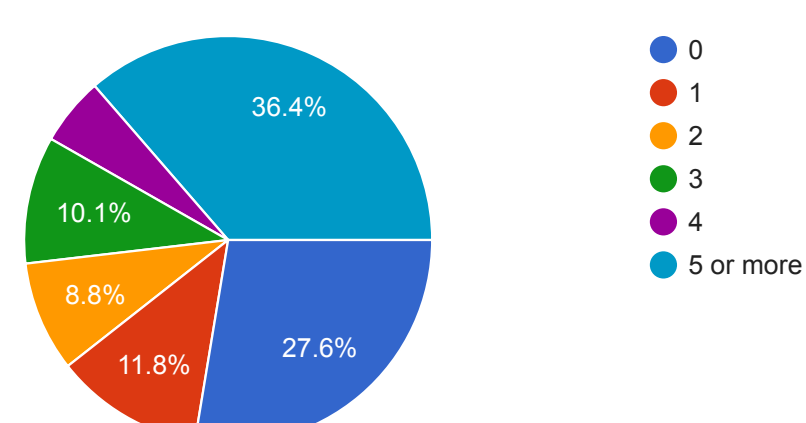

[Copy](#)

299 responses

How many times per week do you read your Bible on your own (on average)?

[Copy](#)

297 responses

How important is prayer to you as part of your daily walk?

[Copy](#)

302 responses