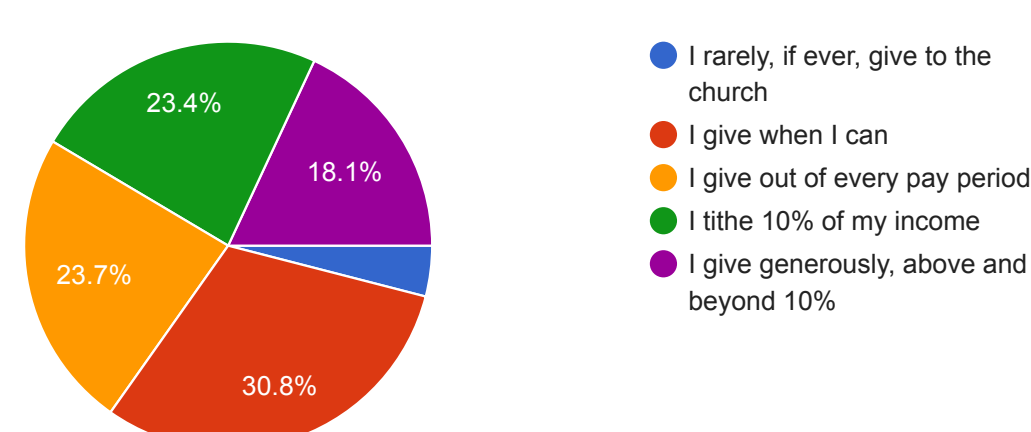

[Copy](#)

300 responses

Which statement best describes your ability to give generously to your church?

[Copy](#)

299 responses

How many times per month on average are you able to attend weekend worship services at Central?